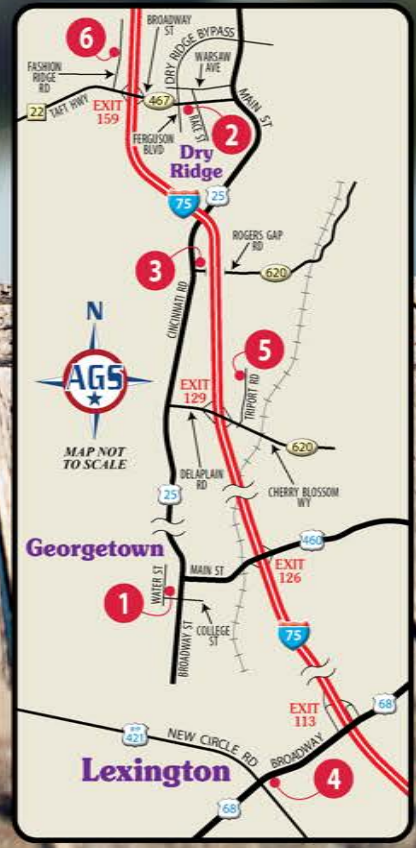

Lee VANITY FAIR Wrangler

$5 OFF
ANY PURCHASE
OF $35 OR MORE
WITH THIS COUPON

DRY RIDGE OUTLET CENTER
1124 Fashion Ridge Road
Dry Ridge, KY | (859) 823-0252

Expires 12/31/20. Valid at VF Outlet stores only. Coupon must be presented at time of purchase. One coupon per customer, per day. Coupon valid one-time only. No other offers may be accepted on top of this discount, except VIP Rewards. May not be used towards the purchase of gift cards. May not be used on previous purchases. No photocopies or reproductions accepted. No cash value. Available in-store only.

© 2019 AGSPUB.COM • CROWLEY, TX 76036
877-518-1989 • 12-19 EW • D#2595 B08 13268
MAY NOT BE REPRODUCED WITHOUT WRITTEN PERMISSION